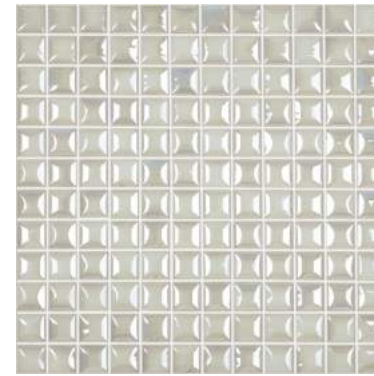

REF: AURA CORAL BLEND

REF: AURA NIGHT BLEND

REF: AURA NUDE BLEND

AURA WHITE, AURA BLACK

ELEMENTS EDNA COLLECTION

25x25
MM

EDNA ELEGANT BLEND, EDNA BLACK, EDNA WHITE 25x25 MM

REF.: EDNA WHITE