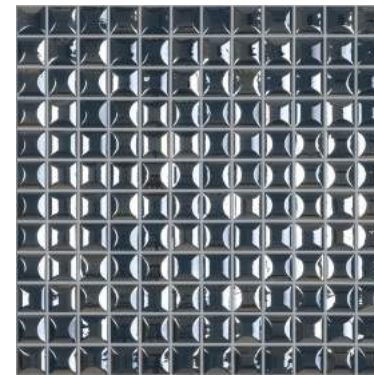

REF.: EDNA DARK BLUE