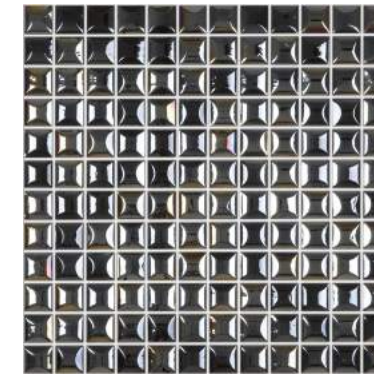

REF: AURA CORAL BLEND

REF: AURA NIGHT BLEND

REF: AURA NUDE BLEND

AURA WHITE, AURA BLACK

ELEMENTS EDNA COLLECTION

25x25
MM

EDNA ELEGANT BLEND, EDNA BLACK, EDNA WHITE 25x25 MM

REF.: EDNA WHITE