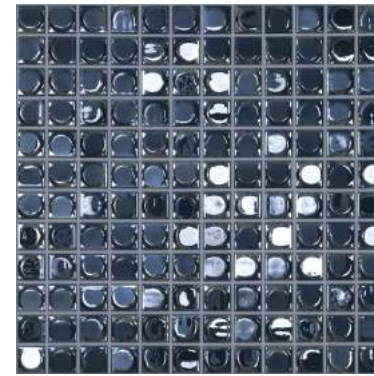

AURA NUDE BLEND

REF: AURA WHITE

REF: AURA SOFT RED

REF: AURA SILVER

REF: AURA DARK BLUE

REF: AURA COFFEE

REF: AURA BLACK

REF: AURA CLASSIC BLEND