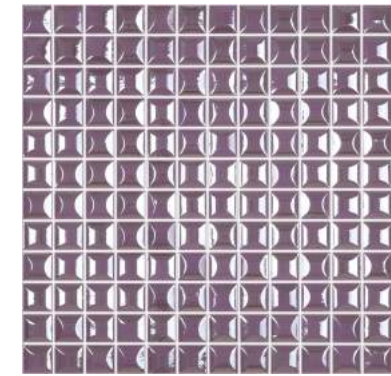

REF.: EDNA PURPLE