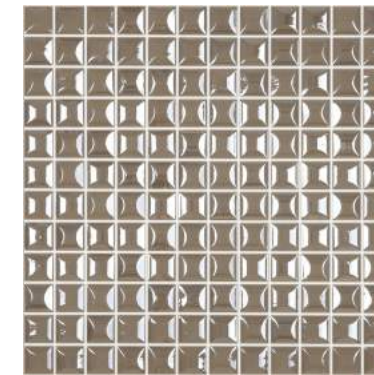

REF.: EDNA COFFEE