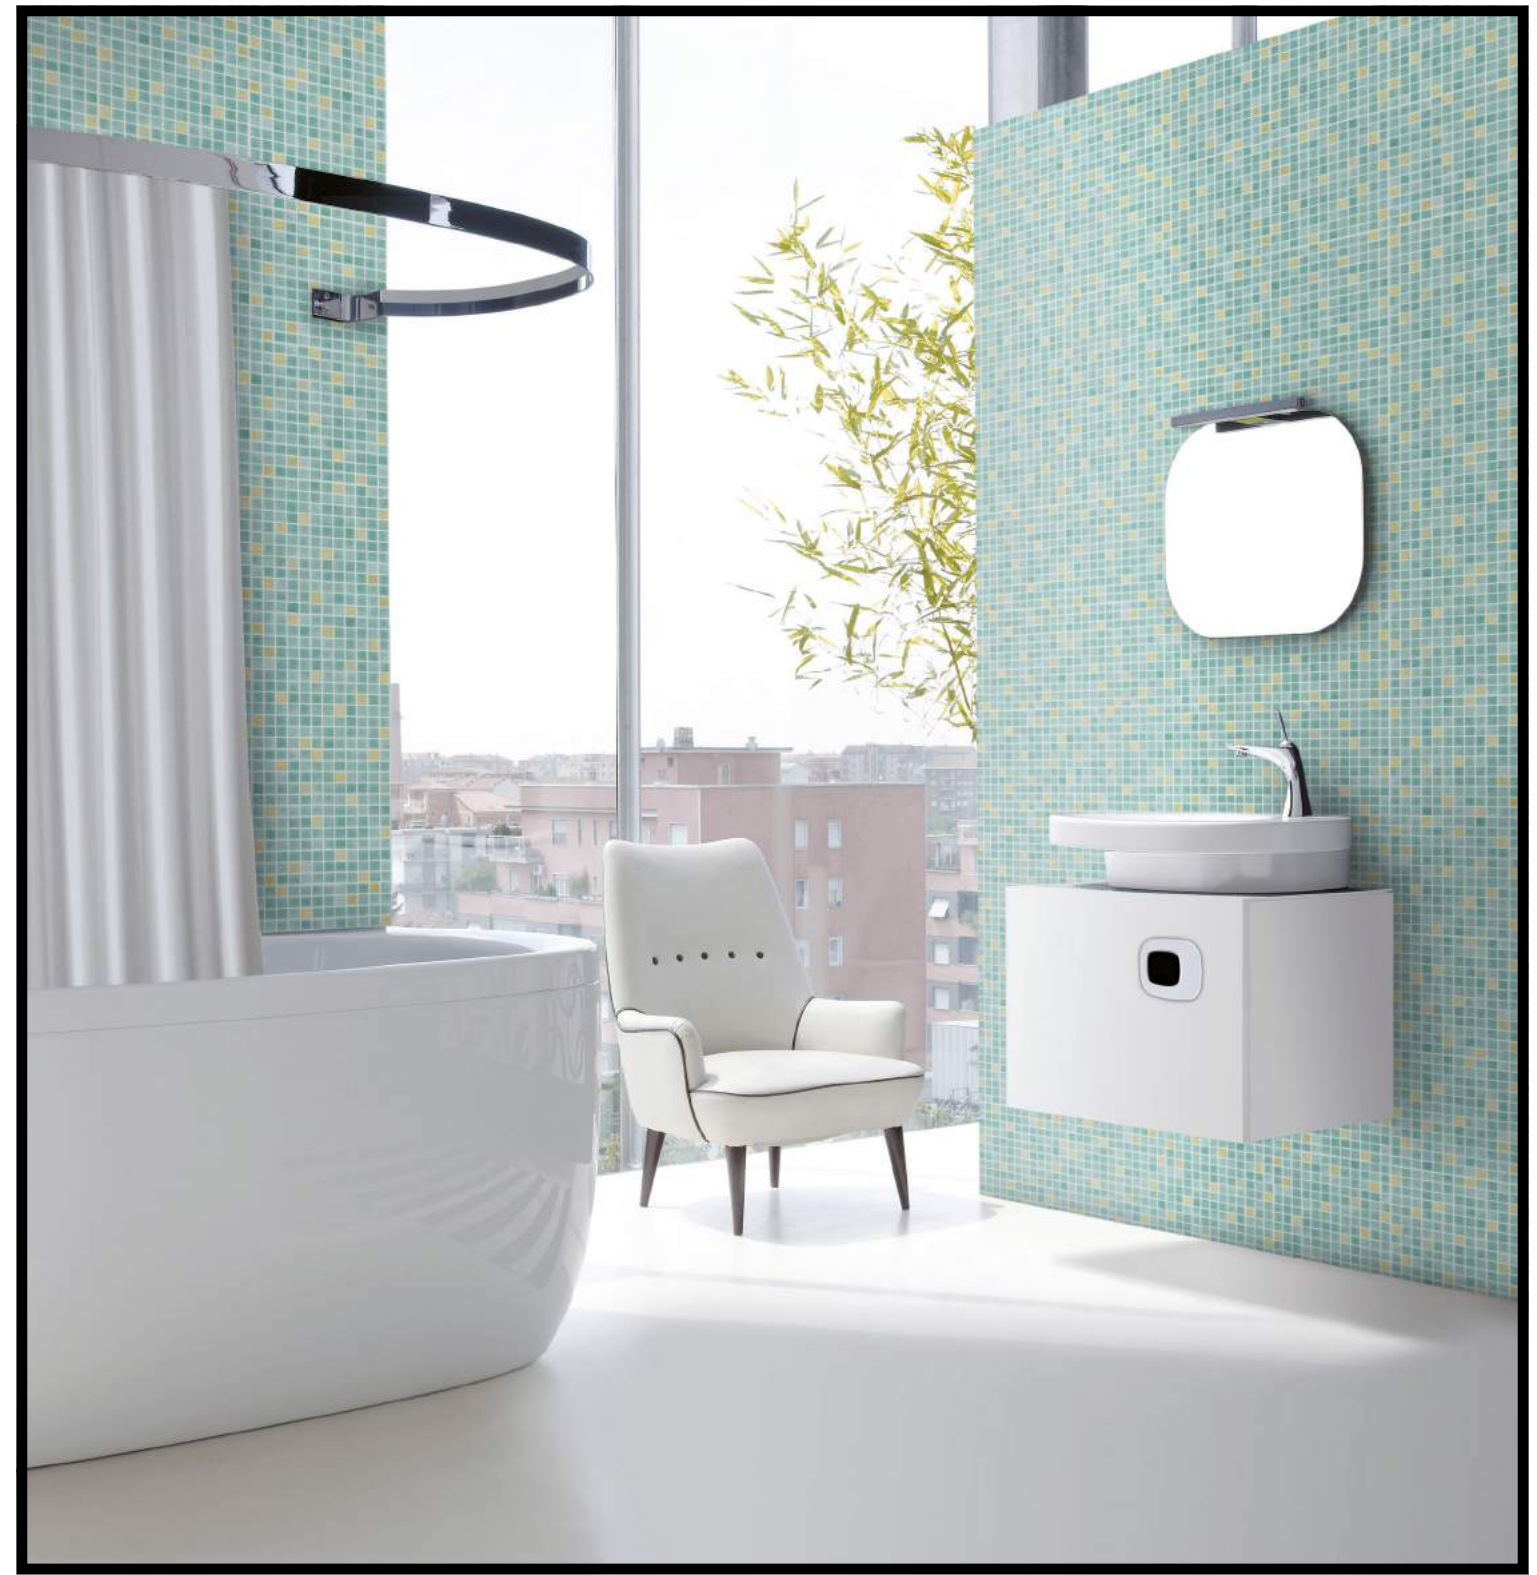

COLOR + JADE 503 / 720