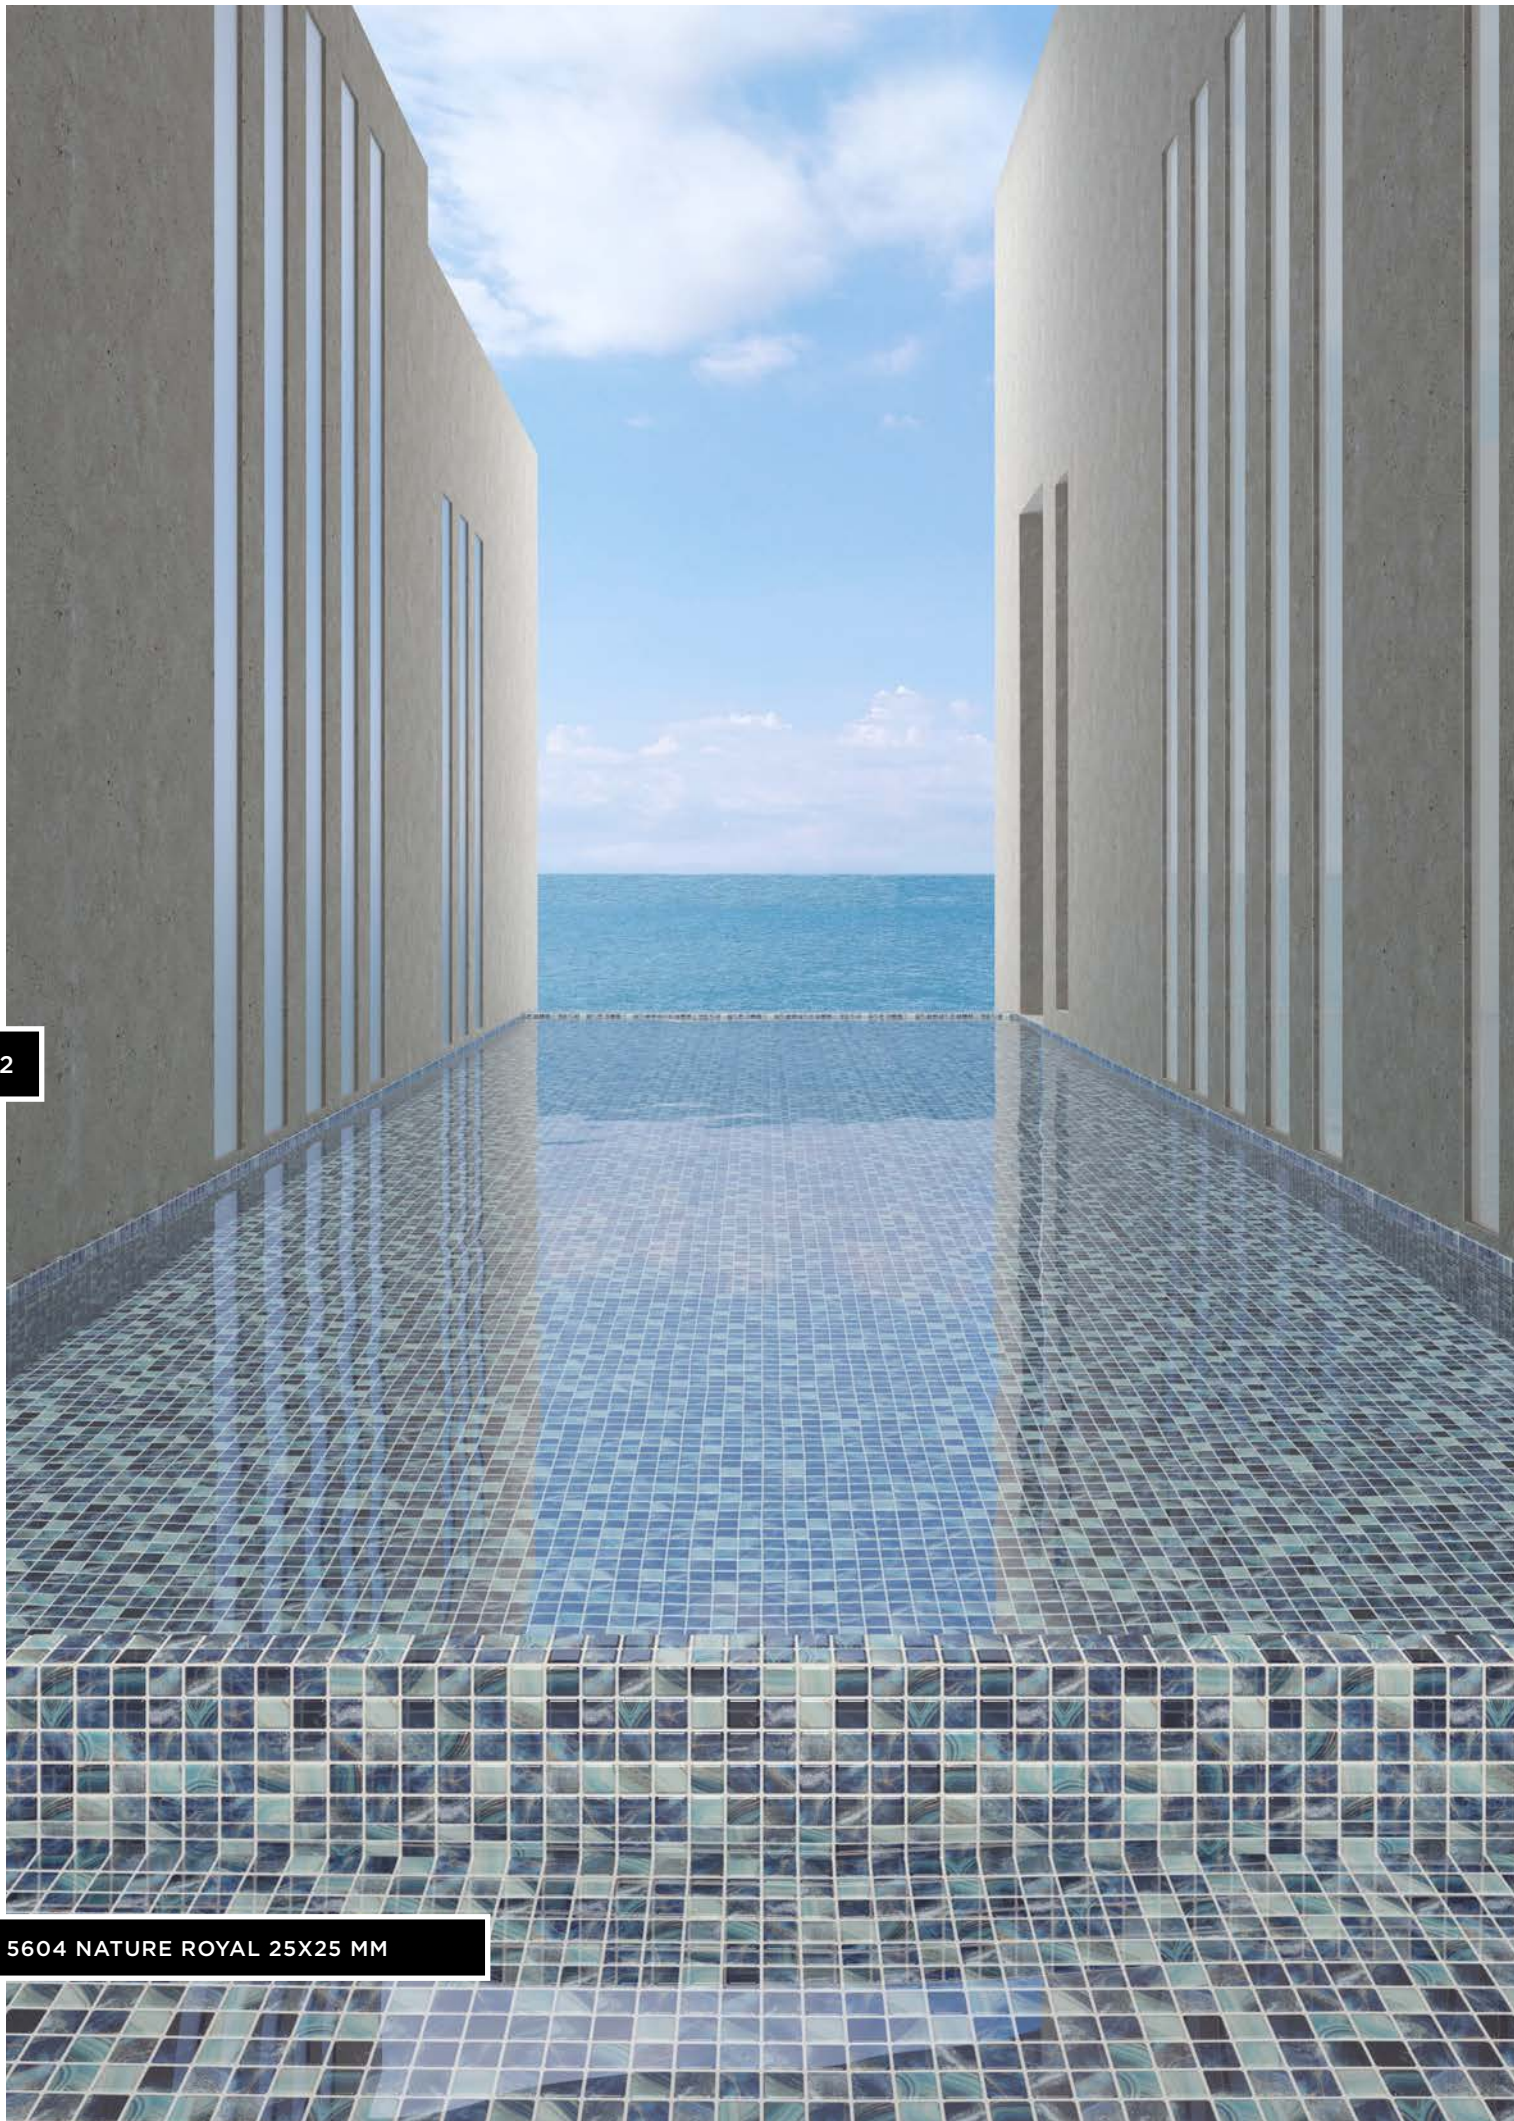

VIDREPUR

2

5604 NATURE ROYAL 25X25 MM

HARMONY WITH NATURE

*There's design, and there's art.
There's no better designer than nature - if you look at a branch or a leaf,
it's perfect.*

*Art is different. It's about emotion. It's about suffering
and beauty - but mostly shudder!*