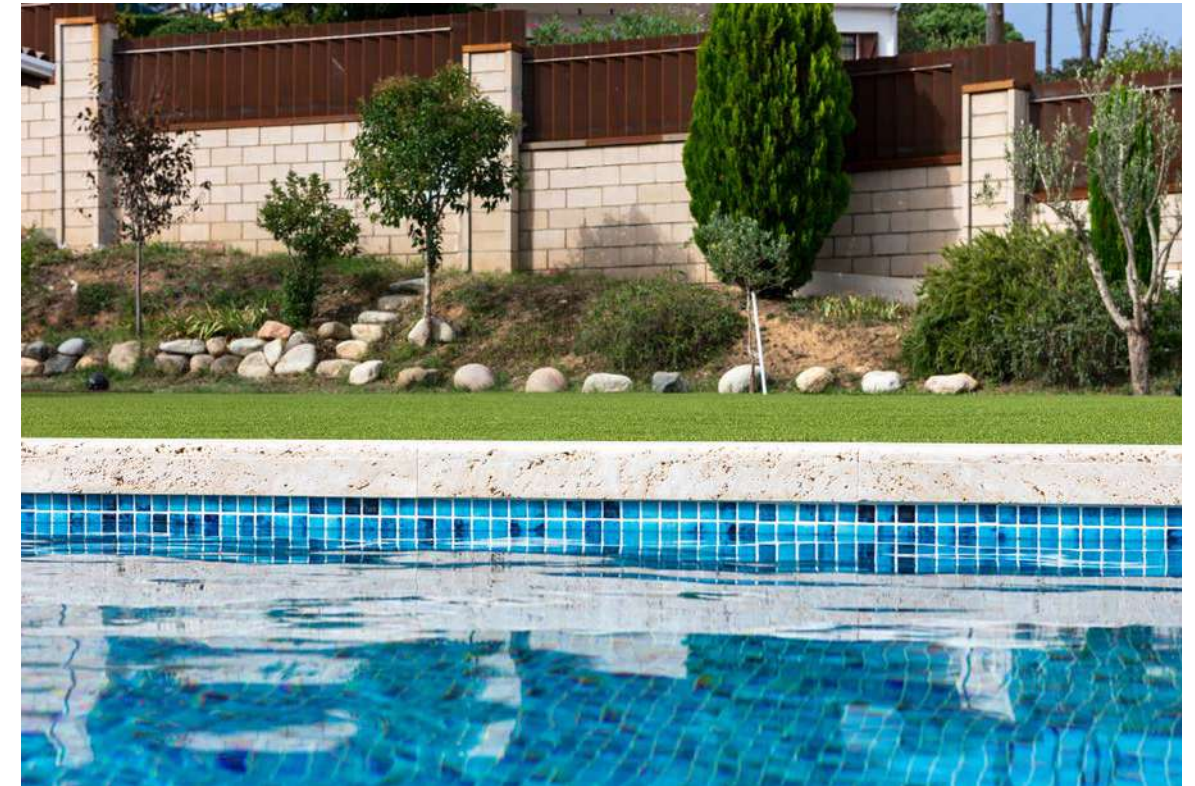

Todos conocemos lo bonitas que quedan las piscinas de color azul cielo, pero debemos saber que cuanto más oscuro sea el azul que utilicemos más cálida será el agua, ya que absorberá con mayor facilidad los rayos solares

We know how beautiful sky blue pools are, but we must know that the darker the blue we use, the warmer the water will be since it will absorb the sun's rays more easily.

OLYMPIC

WAVES | WATER | FRESH | OPTIMISM