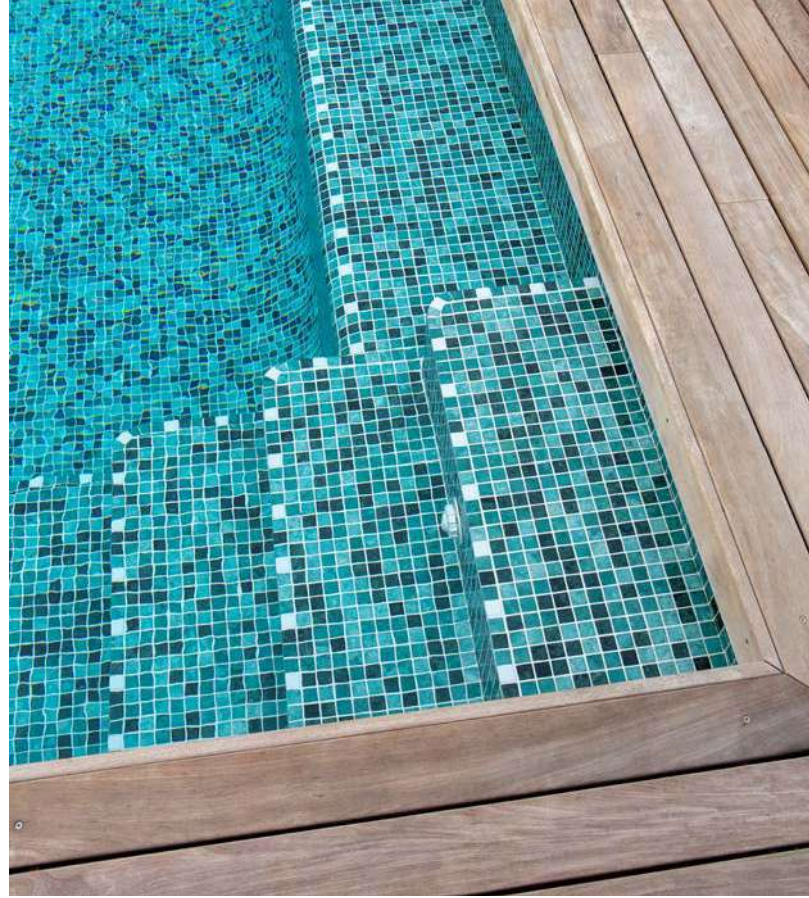

Descubre las características de Bali Stone, el mosaico para piscinas tropicales con el que crearás ambientes exóticos.

*The latest trend in design is marked by tropical pools in exotic outdoor areas. The perfect choice for creating tropical, natural and environmentally friendly pool designs.*

*Discover the characteristics of Bali Stone, the mosaic for tropical pools with which you will create exotic environments.*

REFLECTED | SUNLIGHT | BALINESE ATTIRES

5608 NATURE BALI

Con nuestro color bali, crearás ambientes exóticos, una textura natural que evoca las piedras originales de Bali, con la que te sentirás en armonía con la vegetación y la naturaleza.

*With our bali colour, you will create exotic environments, a natural texture that evokes the original stones of Bali, with which you will feel in harmony with the vegetation and nature.*

# BALI