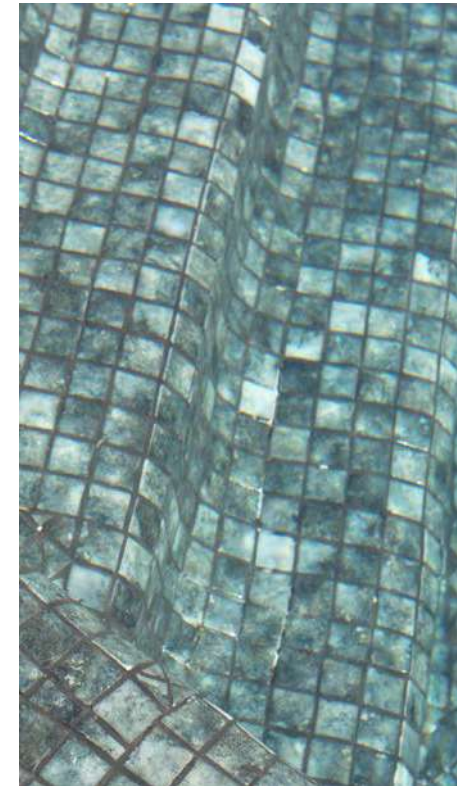

JUNGLE BR

BREATH | EARTHY | WILDLIFE | PARADISE