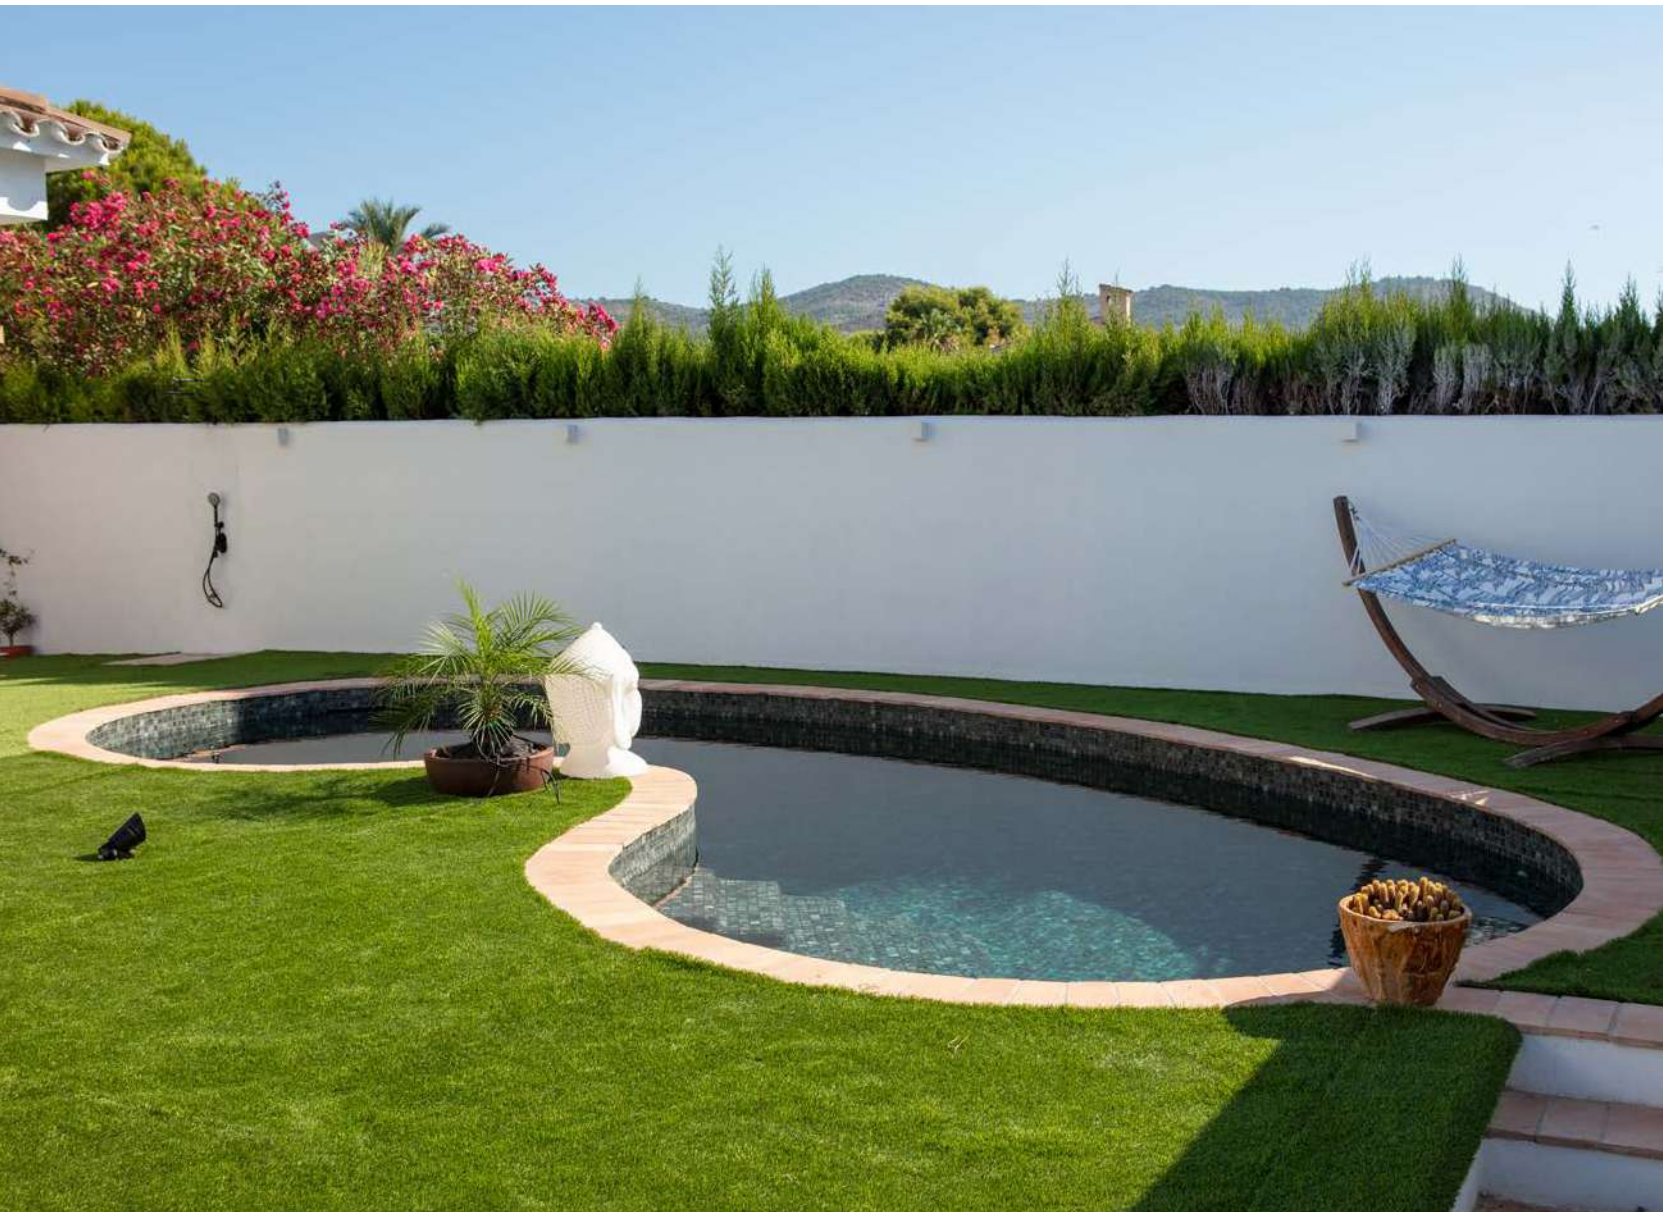

*Green and natural tones in the pool mosaic achieve an incredible effect of a natural pool, achieving a relaxing natural water tone, which will be closer to green if the pool is surrounded by vegetation.*