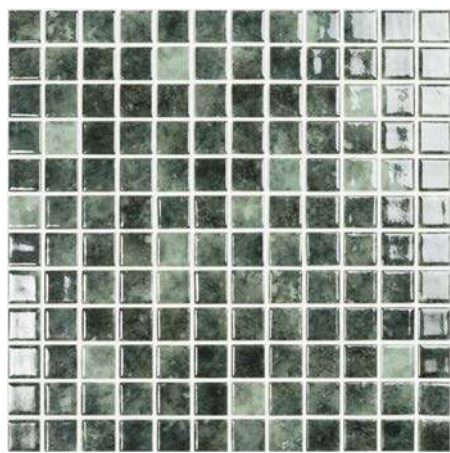

5603 NATURE JUNGLE