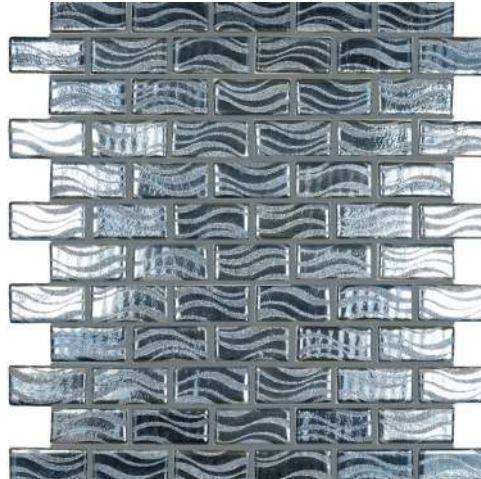

Glitter

25x50 mm / 1"x2"

NEW
SIZE

7806 Glitter Jade Brick 25x50 mm

Glitter 25x50 mm / 1"x2"

7802 Glitter White Brick

7803 Glitter Black Brick

7801 Glitter Sky Brick

7800 Glitter Blue Brick

7804 Glitter Grey Brick

7806 Glitter Jade Brick

Level

25x50 mm / 1"x2"

NEW
SIZE

Level 25x50 mm / 1"x2"

7703 Level Air Brick