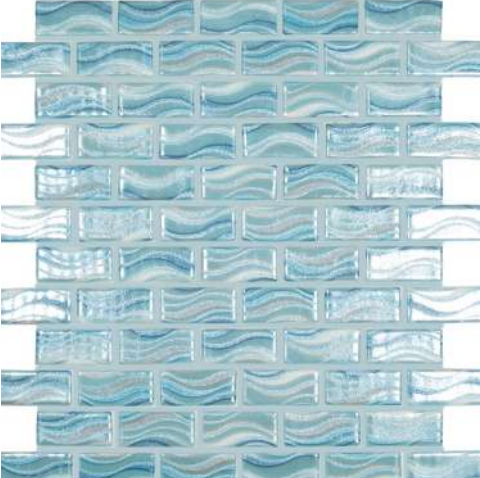

Glitter

25x50 mm / 1"x2"

NEW
SIZE

7806 Glitter Jade Brick 25x50 mm

Glitter 25x50 mm / 1"x2"

7802 Glitter White Brick

7803 Glitter Black Brick

7801 Glitter Sky Brick

7800 Glitter Blue Brick

7804 Glitter Grey Brick

7806 Glitter Jade Brick

Level

25x50 mm / 1"x2"

NEW
SIZE

Level 25x50 mm / 1"x2"

7703 Level Air Brick