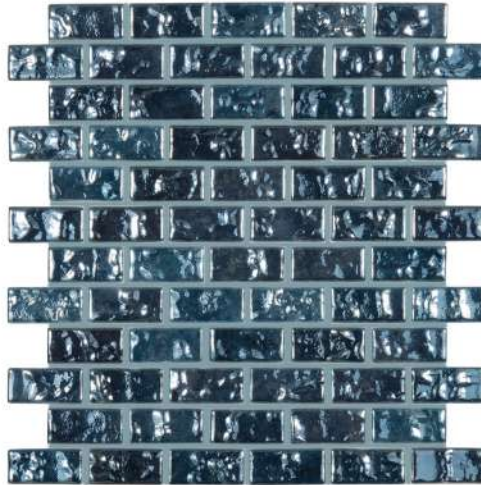

7800 Glitter Blue Brick

7804 Glitter Grey Brick

7806 Glitter Jade Brick

Level

25x50 mm / 1"x2"

NEW
SIZE

Level 25x50 mm / 1"x2"

7703 Level Air Brick

7700 Level Watercolor Brick

7701 Level Blue Brick

7702 Level Royal Brick

Oasis

25x50 mm / 1"x2"

**NEW
SIZE**

Oasis

25x50 mm / 1"x2"