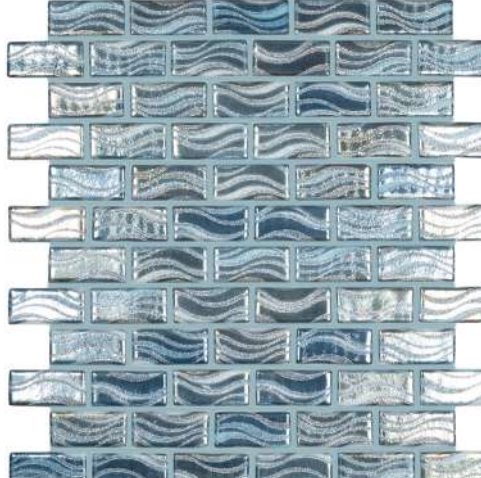

Glitter

25x50 mm / 1"x2"

NEW
SIZE

7806 Glitter Jade Brick 25x50 mm

Glitter 25x50 mm / 1"x2"

7802 Glitter White Brick

7803 Glitter Black Brick

7801 Glitter Sky Brick

7800 Glitter Blue Brick

7804 Glitter Grey Brick

7806 Glitter Jade Brick

Level

25x50 mm / 1"x2"

NEW
SIZE

Level 25x50 mm / 1"x2"

7703 Level Air Brick