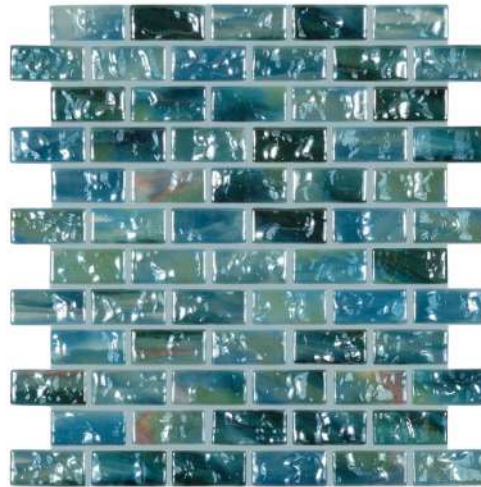

7800 Glitter Blue Brick

7804 Glitter Grey Brick

7806 Glitter Jade Brick

Level

25x50 mm / 1"x2"

NEW
SIZE

Level 25x50 mm / 1"x2"

7703 Level Air Brick

7700 Level Watercolor Brick

7701 Level Blue Brick

7702 Level Royal Brick

Oasis

25x50 mm / 1"x2"

**NEW
SIZE**

Oasis

25x50 mm / 1"x2"