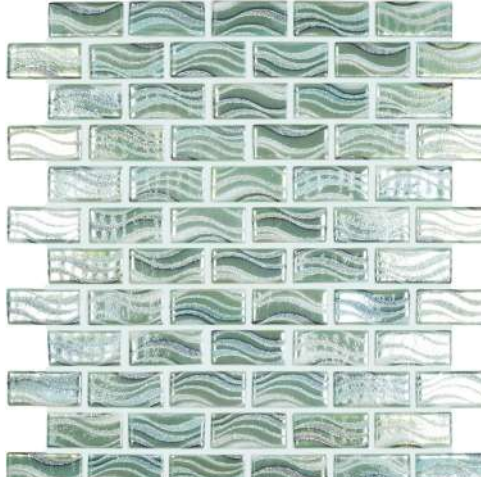

Glitter

25x50 mm / 1"x2"

NEW
SIZE

7806 Glitter Jade Brick 25x50 mm

Glitter 25x50 mm / 1"x2"

7802 Glitter White Brick

7803 Glitter Black Brick

7801 Glitter Sky Brick

7800 Glitter Blue Brick

7804 Glitter Grey Brick

7806 Glitter Jade Brick

Level

25x50 mm / 1"x2"

NEW
SIZE

Level 25x50 mm / 1"x2"

7703 Level Air Brick