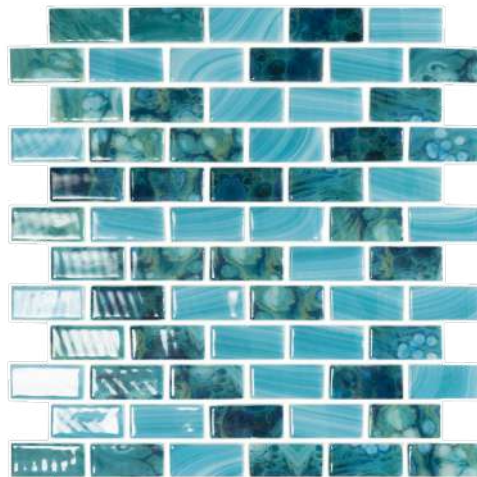

5607 Nature Sky Brick