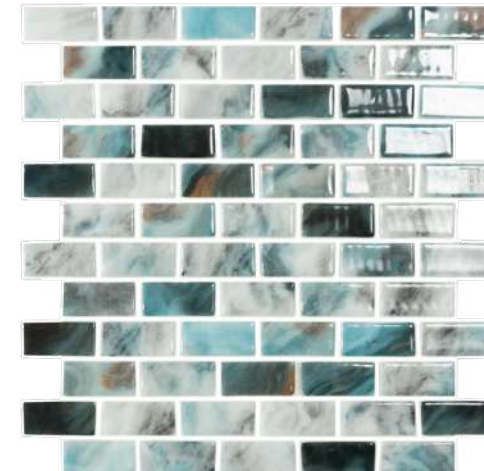

5600 Nature Pearl River Brick 25x50 mm

5606 Nature Air Force Brick 25x50 mm

Nature 25x50 mm / 1"x2"

5600 Nature Pearl River Brick

5601 Nature Sea Salt Brick

5607 Nature Sky Brick

5605 Nature Olympic Brick

Nature 25x50 mm / 1"x2"